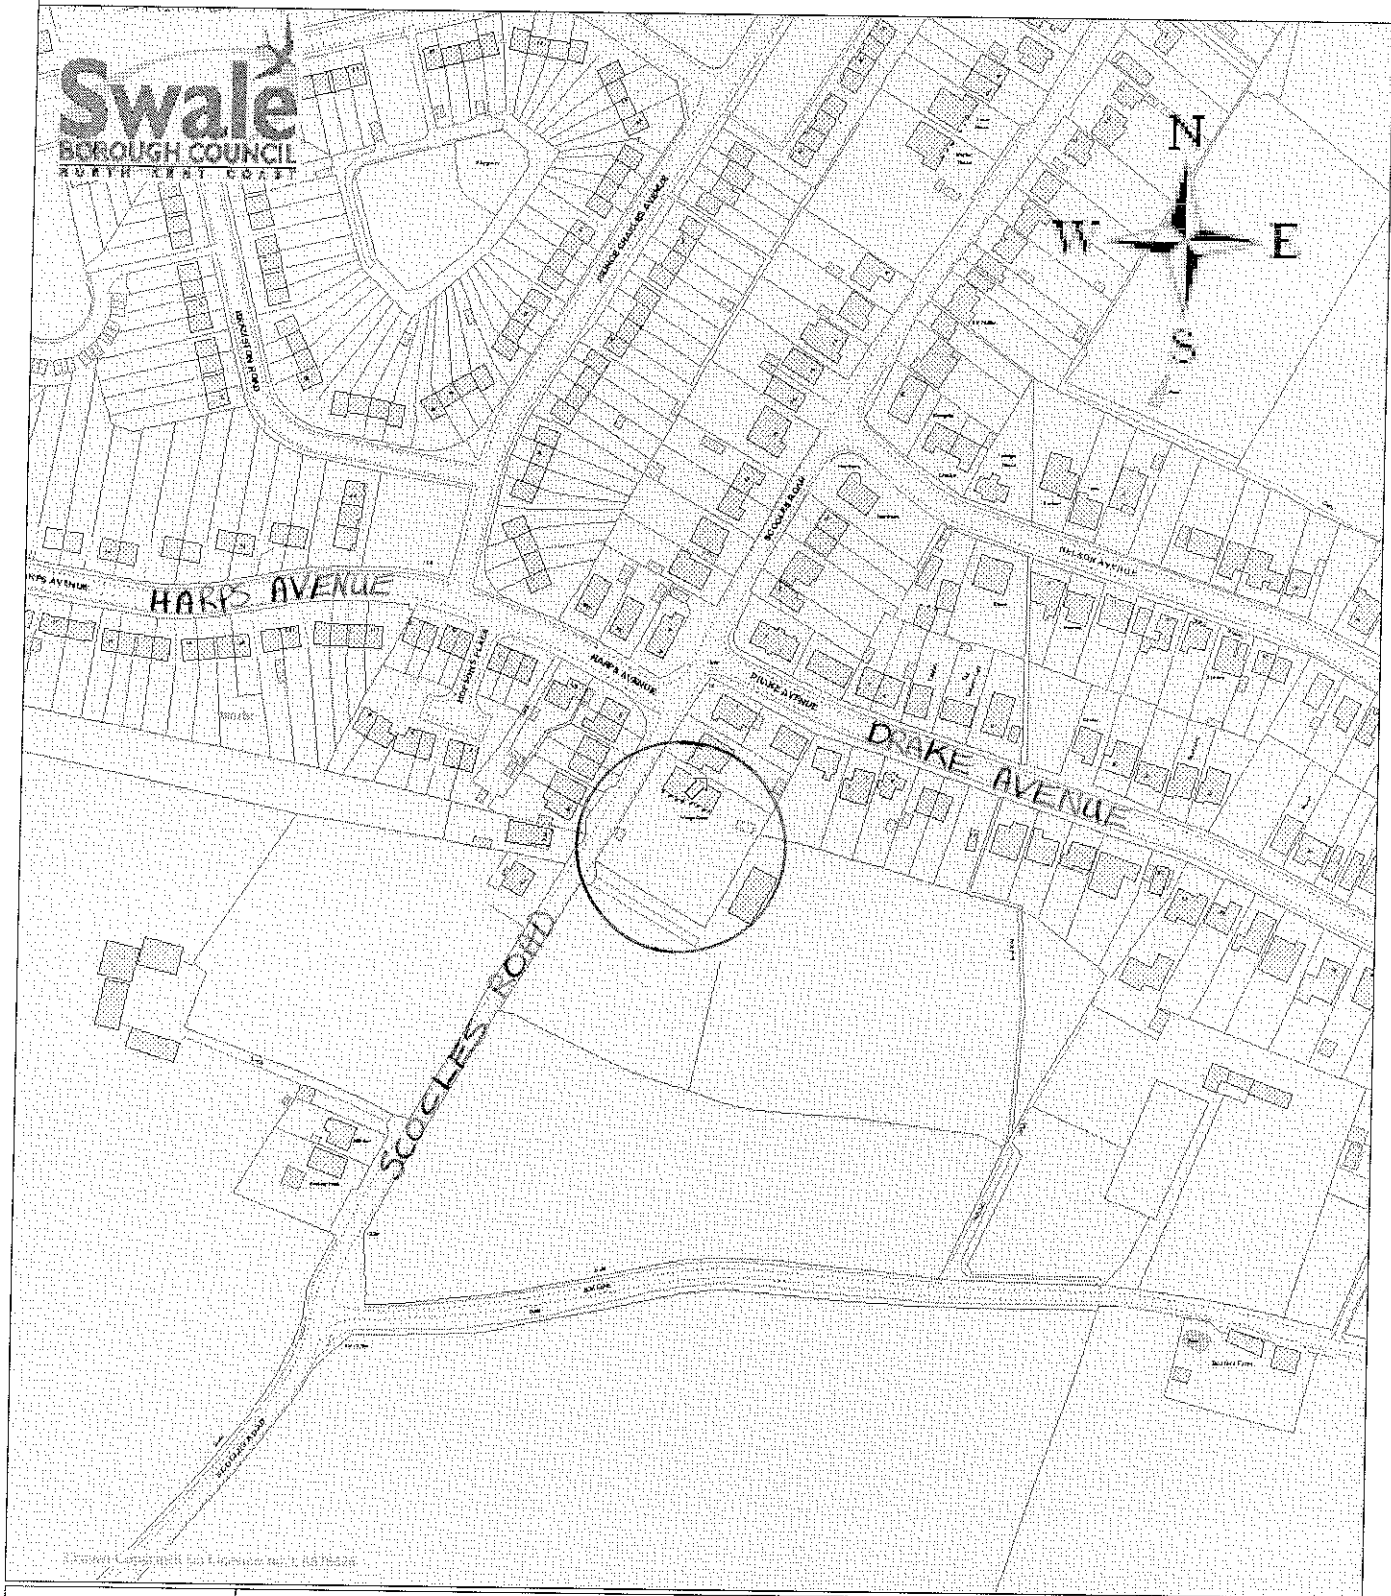

91 Scocles Road, Minster, Sheerness ME12 3SN

Reproduced from the 2004 Ordnance Survey mapping with the permission of the controller of Her Majesty's Stationery Office (c) Crown Copyright. Unauthorised reproduction infringes Crown Copyright and may lead to prosecution or civil proceedings. Swale Borough Council, LA079626.

Scale 1/2500 Date 4/1/2008

Centre = 595443 E 172446 N

Land at Garnett Cottage, Lower Halstow, ME9 7ES

Reproduced from the 2004 Ordnance Survey mapping with the permission of the controller of Her Majesty's Stationery Office (c) Crown Copyright. Unauthorised reproduction infringes Crown Copyright and may lead to prosecution or civil proceedings. Swale Borough Council, LA079626.

Scale 1/2500 Date 4/1/2008

Centre = 585906 E 166979 N

Bell Centre and Bell House, Bell Road, Sittingbourne, ME10 4DW

Reproduced from the 2004 Ordnance Survey mapping with the permission of the controller of Her Majesty's Stationery Office (c) Crown Copyright. Unauthorised reproduction infringes Crown Copyright and may lead to prosecution or civil proceedings. Swale Borough Council, LA079626.

Start out at ME9 7ES, Lower Halstow

- Turn right onto Wardwell Lane
- Turn left onto School Lane
- Turn right onto Church Lane
- Turn left onto the A2
- At roundabout take the 3rd exit onto the A2 (signposted Sittingbourne)
- At roundabout take the 2nd exit onto the A2 (signposted Faversham, Bapchild)
- At traffic signals turn right onto Crown Quay Lane (signposted Tunstall, Bredgar)
- Continue forward onto Bell Road
- **Arrive at ME10 4DW, Sittingbourne**