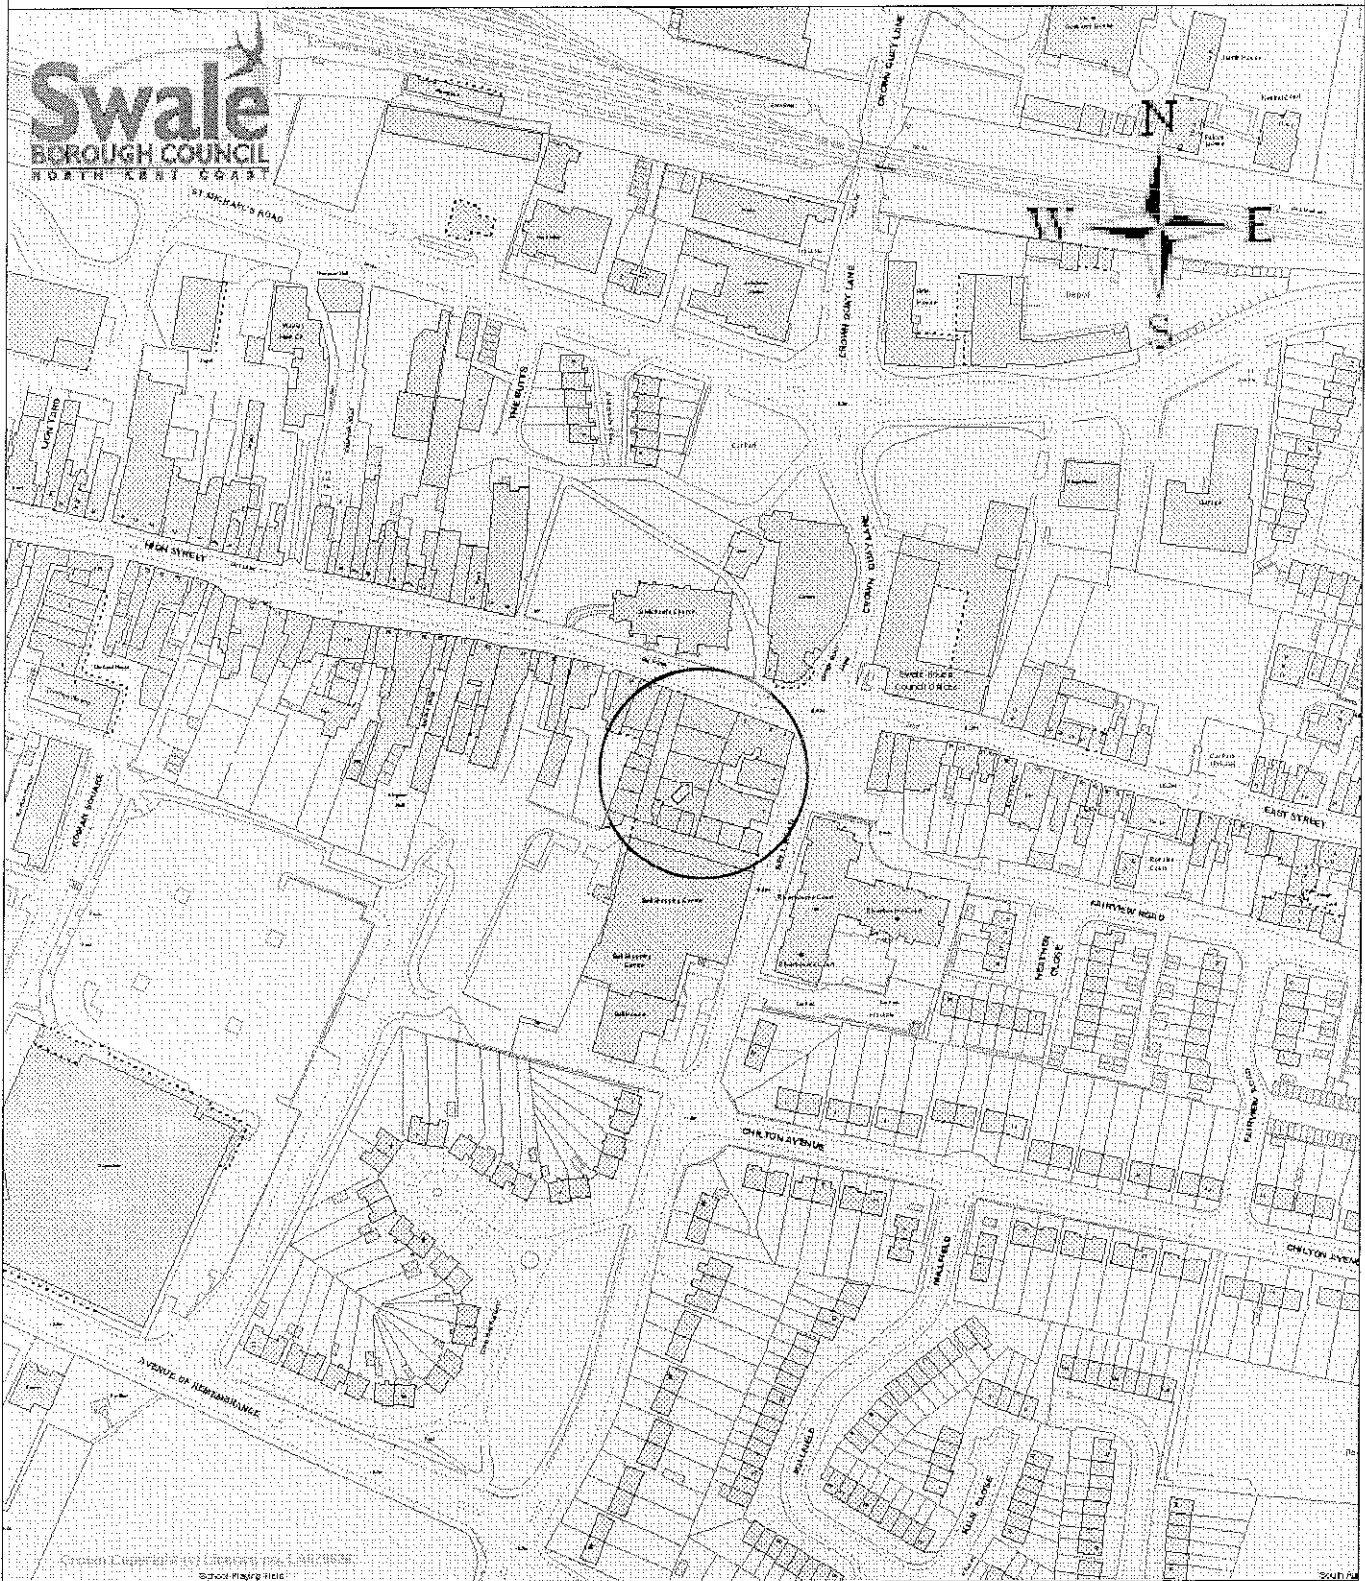

91 Scocles Road, Minster, Sheerness ME12 3SN

Reproduced from the 2004 Ordnance Survey mapping with the permission of the controller of Her Majesty's Stationery Office (c) Crown Copyright. Unauthorised reproduction infringes Crown Copyright and may lead to prosecution or civil proceedings. Swale Borough Council, LA079626.

Scale 1/2500 Date 4/1/2008

Centre = 595443 E 172446 N

Land at Garnett Cottage, Lower Halstow, ME9 7ES

Reproduced from the 2004 Ordnance Survey mapping with the permission of the controller of Her Majesty's Stationery Office (c) Crown Copyright. Unauthorised reproduction infringes Crown Copyright and may lead to prosecution or civil proceedings. Swale Borough Council, LA079626.

Scale 1/2500 Date 4/1/2008

Centre = 585906 E 166979 N

Bell Centre and Bell House, Bell Road, Sittingbourne, ME10 4DW

Reproduced from the 2004 Ordnance Survey mapping with the permission of the controller of Her Majesty's Stationery Office (c) Crown Copyright. Unauthorised reproduction infringes Crown Copyright and may lead to prosecution or civil proceedings. Swale Borough Council, LA079626.

Start out at ME9 7ES, Lower Halstow

- Turn right onto Wardwell Lane
- Turn left onto School Lane
- Turn right onto Church Lane
- Turn left onto the A2
- At roundabout take the 3rd exit onto the A2 (signposted Sittingbourne)
- At roundabout take the 2nd exit onto the A2 (signposted Faversham, Bapchild)
- At traffic signals turn right onto Crown Quay Lane (signposted Tunstall, Bredgar)
- Continue forward onto Bell Road
- **Arrive at ME10 4DW, Sittingbourne**