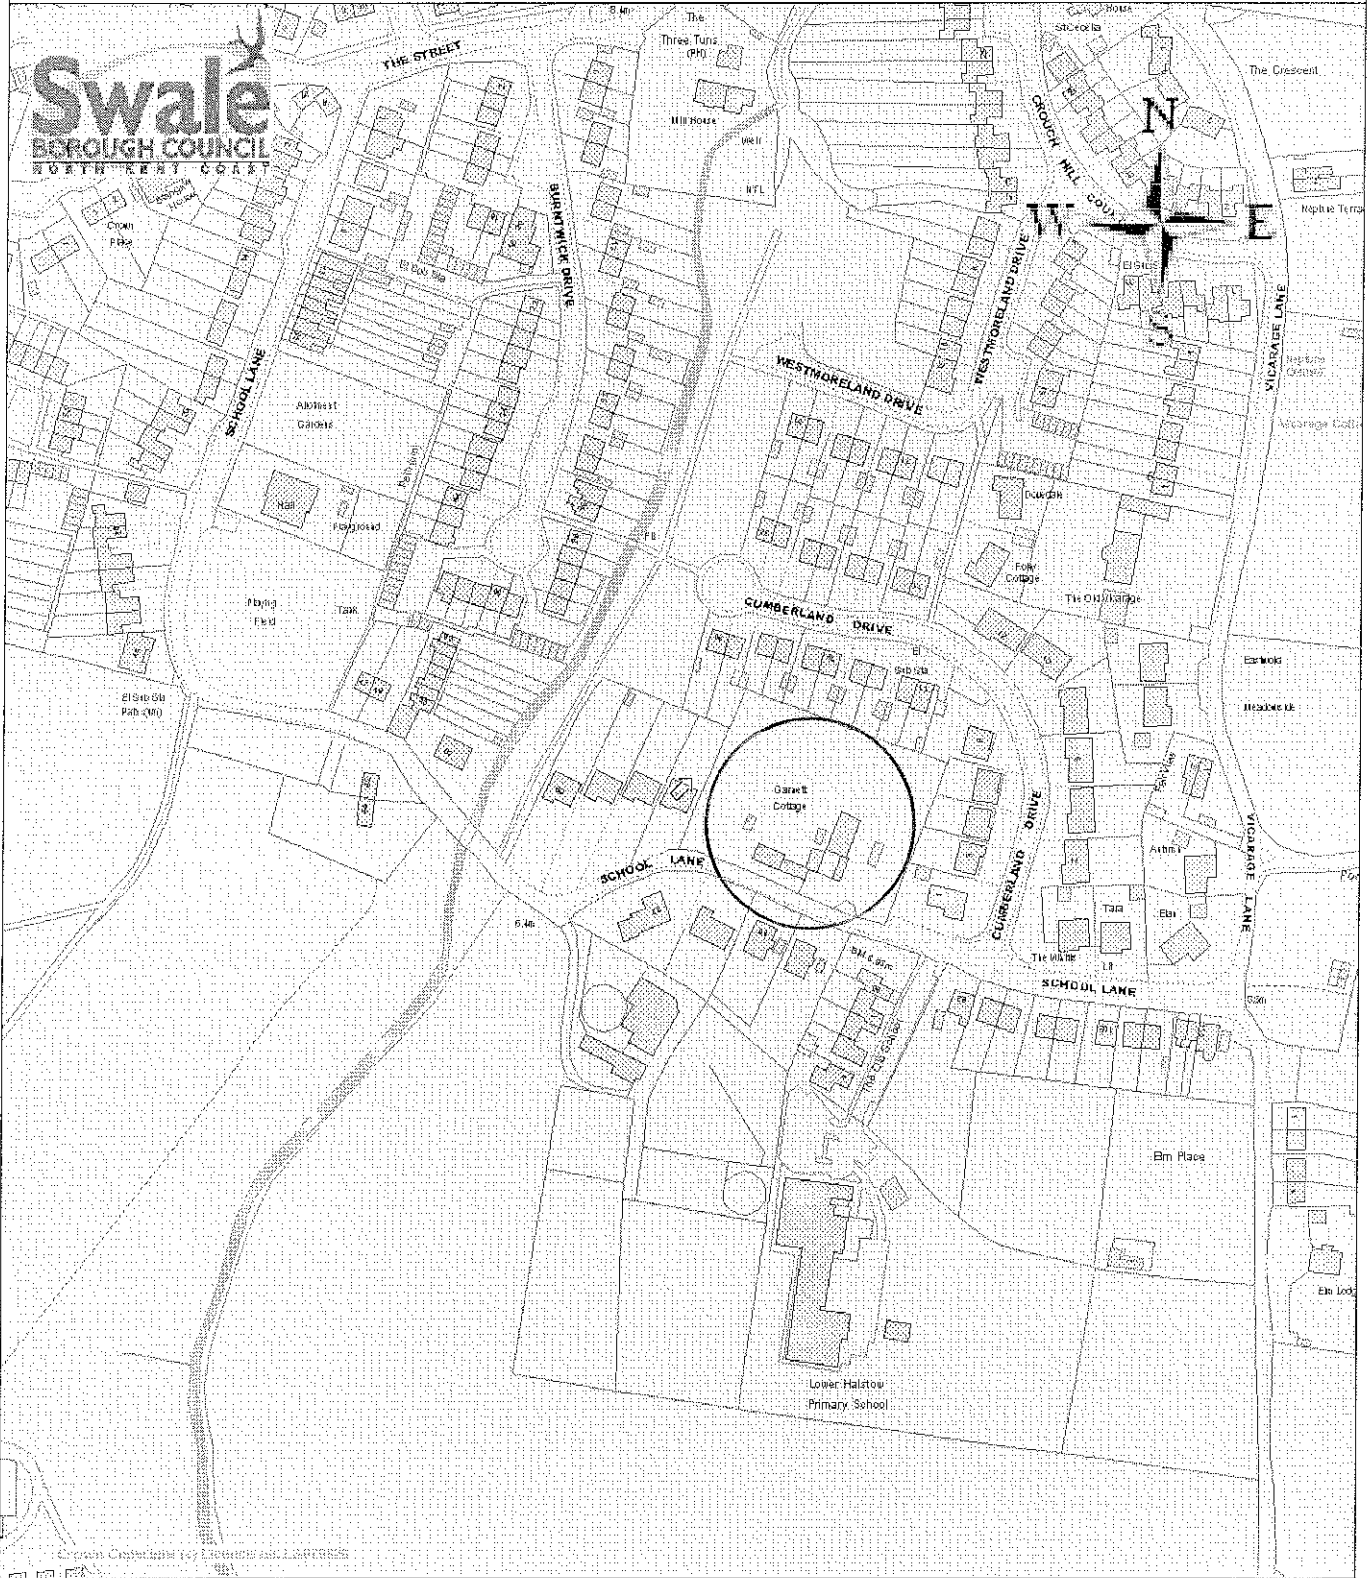

91 Scocles Road, Minster, Sheerness ME12 3SN

Reproduced from the 2004 Ordnance Survey mapping with the permission of the controller of Her Majesty's Stationery Office (c) Crown Copyright. Unauthorised reproduction infringes Crown Copyright and may lead to prosecution or civil proceedings. Swale Borough Council, LA079626.

Scale 1/2500 Date 4/1/2008

Centre = 595443 E 172446 N

Land at Garnett Cottage, Lower Halstow, ME9 7ES

Reproduced from the 2004 Ordnance Survey mapping with the permission of the controller of Her Majesty's Stationery Office (c) Crown Copyright. Unauthorised reproduction infringes Crown Copyright and may lead to prosecution or civil proceedings. Swale Borough Council, LA079626.

Scale 1/2500 Date 4/1/2008

Centre = 585906 E 166979 N

Bell Centre and Bell House, Bell Road, Sittingbourne, ME10 4DW

Reproduced from the 2004 Ordnance Survey mapping with the permission of the controller of Her Majesty's Stationery Office (c) Crown Copyright. Unauthorised reproduction infringes Crown Copyright and may lead to prosecution or civil proceedings. Swale Borough Council, LA079626.

Start out at ME9 7ES, Lower Halstow

- Turn right onto Wardwell Lane
- Turn left onto School Lane
- Turn right onto Church Lane
- Turn left onto the A2
- At roundabout take the 3rd exit onto the A2 (signposted Sittingbourne)
- At roundabout take the 2nd exit onto the A2 (signposted Faversham, Bapchild)
- At traffic signals turn right onto Crown Quay Lane (signposted Tunstall, Bredgar)
- Continue forward onto Bell Road
- **Arrive at ME10 4DW, Sittingbourne**